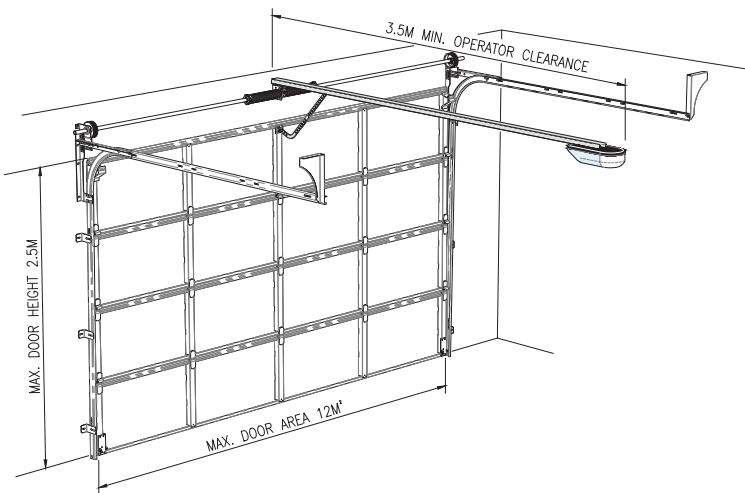

Fit your Dynamic Sectional Garage Door with an automatic opener for hassle free entry to and exit from your garage.

All of our openers are engineered to the highest standards ensuring easy operation, optimum performance, long life and peace of mind.