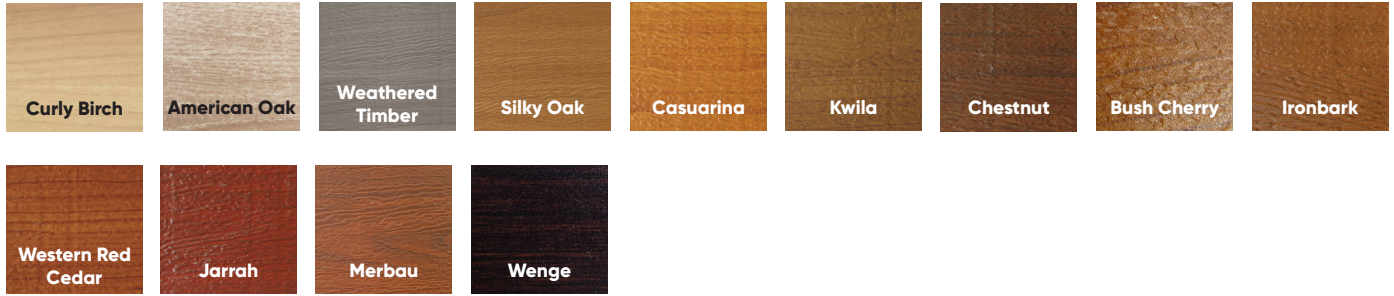

Slimline (smooth* or textured finish)

Glacier (smooth* or textured finish)

NOTE:

- Windows can only be fitted to Ranch or Heritage profiles in standard Colorbond® colours. For more details, please see the back page.
- * Smooth finish pricing varies and may attract an additional charge
- For "smooth finish" garage doors, shadowing in the panel surface will be more evident. Shadowing is the rippling that occurs as a result of roll forming / pressing flat sheet steel.

Textured Finish | Slimline

Smooth Finish | Glacier

DECO
WOOD

Architectural Series

UniCote[®]LUX

Timbers of the World Series

More than 70 Dulux colours also available for sectional doors only. Please inquire about availability.

Colorbond[®]
Classic

Timbergrain
Colours

Matt
Range

NOTE:

- The colours and patterns shown are provided as a guide only. Whilst we endeavour to get as close as possible, the limitations of printing processes make extremely accurate matches impossible. We strongly recommend comparing your choice with actual samples and discussing with your product consultant. Additionally, Dynamic Door Service reserves the right to vary or delete colours without notice.
- UniCote[®] LUX range is only available in the Flatline, Slimline and Glacier Sectional Door profiles. Ashwood has a smooth finish whilst other "Timbers of the World" series have a slightly textured finish. Please see the product samples.
- Matt Range: Surfmist[®], Basalt[™] and Monument[®] are Colorbond[®] coil (textured finish only). Shale Grey[™] and Dune[®] are Powdercoated (available in smooth and textured finish - pricing varies).