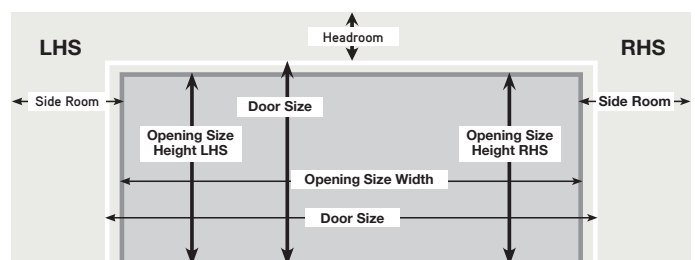

Window Options

For that extra special finishing touch, create a striking entrance to your home with a window feature. For garages prone to dampness, ventilated window options are also available. Your local Dynamic expert will be more than happy to discuss the full range of window options available to you.

Technical Details

In placing an order you will be required to submit the following information.

Description	Measurements
Opening Size Height LHS	
Opening Size Height RHS	
Opening Size Width	
Side Room LHS	
Side Room RHS	
Headroom	

Example: 2130mm opening height will require a 2160mm high door.

Door Size Width	Opening size + minimum 25mm / side
Door Size Height	Opening size + 30mm for the height
Side Room Minimum	125mm standard and 150mm for low headroom
Headroom Minimum	Standard 290mm
	Low headroom - front mount 200mm Low headroom - rear mount 150mm
When Using An Operator	Add 50mm to the minimum headroom required

Please note: The above table is a guide only and some dimensions may change.