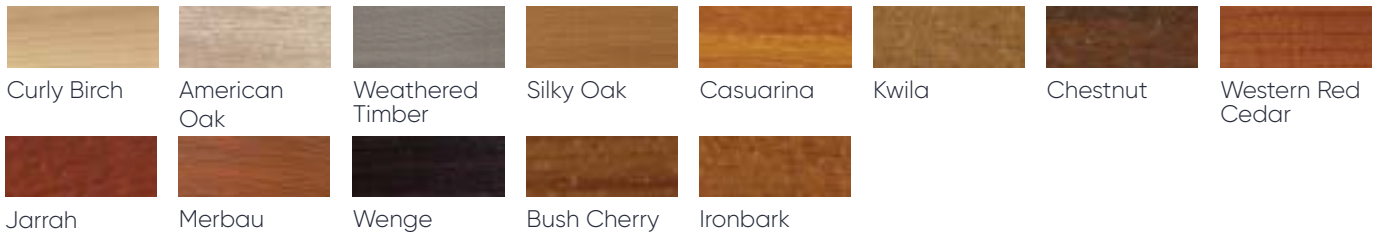

Savannah Sectional Doors

Stylish, strong and durable. Steel-Line's innovative Savannah smooth and powdercoat custom Sectional Door range are made from 0.7 G300 substrate which is durable, non combustible and meets Australian standards: AS/NZS 1365:1996 1, AS 1397:2011 and ISO 9001:2015.

Profile Options

Colour Options

| Matt Range

| Colorbond® classic

Note: Refer to page 56 to view our secondary Colorbond® colours.

More than 70 Dulux colours also available for Sectional Doors only. Please enquire about availability.

NOTE:

- The colours and patterns shown are provided as a guide only. Whilst we endeavour to get as close as possible, the limitations of printing processes make extremely accurate matches impossible. We strongly recommend comparing your choice with actual samples and discussing with your product consultant. Additionally, Dynamic Door Service reserves the right to vary or delete colours without notice
- Maximum width 5600mm.

Made to last

Strong and durable