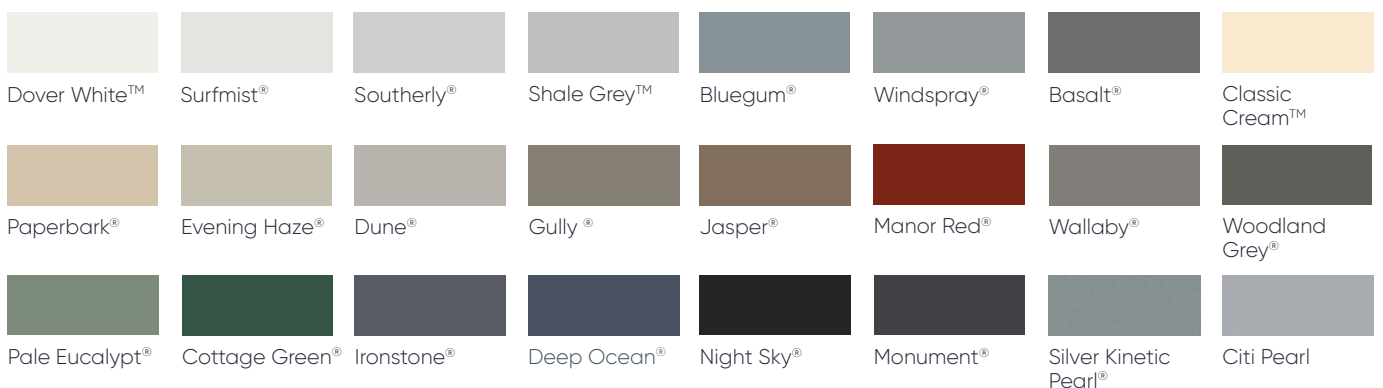

Standard Frame Colours

NOTE: Refer to page 56 to view our secondary Colorbond® colours.

Aluminium Frame Door

Long term durability

Over 100 combinations