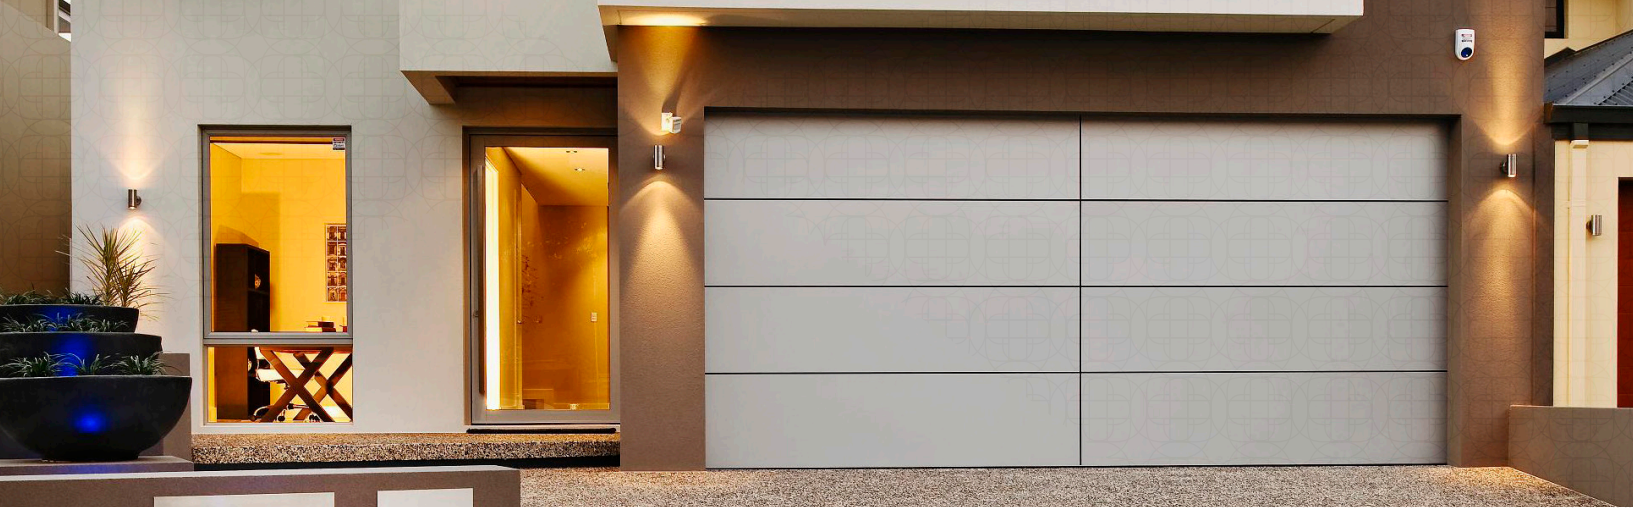

DOOR MAKE UP OPTIONS

Number of Panels in Height