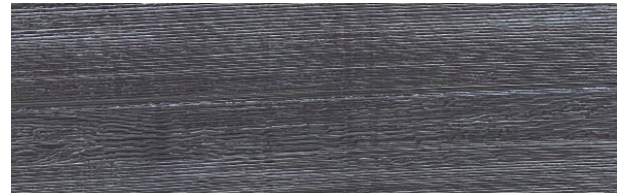

DYNAMIC™
DOOR SERVICE

COLORBOND® TIMBER LOOK GARAGE DOORS

Slimline sectional garage door in Blushed Teak™

Durable and easy to maintain, Steel-Line introduces two new colours to the existing Colorbond® timber look sectional door range that combines the appearance of timber with the strength of Colorbond® steel. The result is a range of sectional garage doors which gives your home the stylish look without the price tag of real timber and extensive maintenance requirement. Unlike timber, these garage doors won't warp, shrink, splinter or rot; and they are also completely impervious to termites.

A garage door made from Colorbond® steel can give you lifelong performance. Thanks to the five-layer design of Colorbond® steel, it provides corrosion resistance and a durable baked on paint finish, making it look great and easy to maintain. With the new Colorbond® steel colours, the timber look garage doors provide an elegant twist with even greater design opportunities for your home.

dynamicds.com.au | 1300 645 056

DEFY
THE ODDS

The strength of Australian steel.

Made from only the high quality Australian BlueScope® Steel, our Colorbond® timber llook sectional garage doors offer all the strength and peace of mind that you have come to expect from Steel-Line garage doors. Proudly manufactured right here in Australia, these garage doors are built tough enough to endure the extremes of Australia's harsh

Colorbond® Timber Look Colour Range

TWO BRAND NEW Colours:

Blushed Teak™

Ashen Black Oak™

An extension of the already popular Colorbond® steel range, inspired by the natural flora and fauna of Australia:

Classic Cedar®