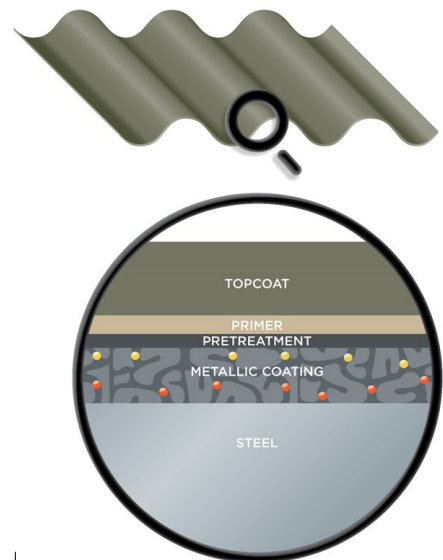

DYNAMIC™
DOOR SERVICE

COLORBOND® TIMBER LOOK GARAGE DOORS

Slimline sectional garage door in Blushed Teak™

Durable and easy to maintain, Steel-Line introduces two new colours to the existing Colorbond® timber look sectional door range that combines the appearance of timber with the strength of Colorbond® steel. The result is a range of sectional garage doors which gives your home the stylish look without the price tag of real timber and extensive maintenance requirement. Unlike timber, these garage doors won't warp, shrink, splinter or rot; and they are also completely impervious to termites.

A garage door made from Colorbond® steel can give you lifelong performance. Thanks to the five-layer design of Colorbond® steel, it provides corrosion resistance and a durable baked on paint finish, making it look great and easy to maintain. With the new Colorbond® steel colours, the timber look garage doors provide an elegant twist with even greater design opportunities for your home.

dynamicds.com.au | 1300 645 056

DEFY
THE ODDS

The strength of Australian steel.

Made from only the high quality Australian BlueScope® Steel, our Colorbond® timber llook sectional garage doors offer all the strength and peace of mind that you have come to expect from Steel-Line garage doors. Proudly manufactured right here in Australia, these garage doors are built tough enough to endure the extremes of Australia's harsh

Colorbond® Timber Look Colour Range

TWO BRAND NEW Colours:

Blushed Teak™

Ashen Black Oak™

An extension of the already popular Colorbond® steel range, inspired by the natural flora and fauna of Australia:

Classic Cedar®